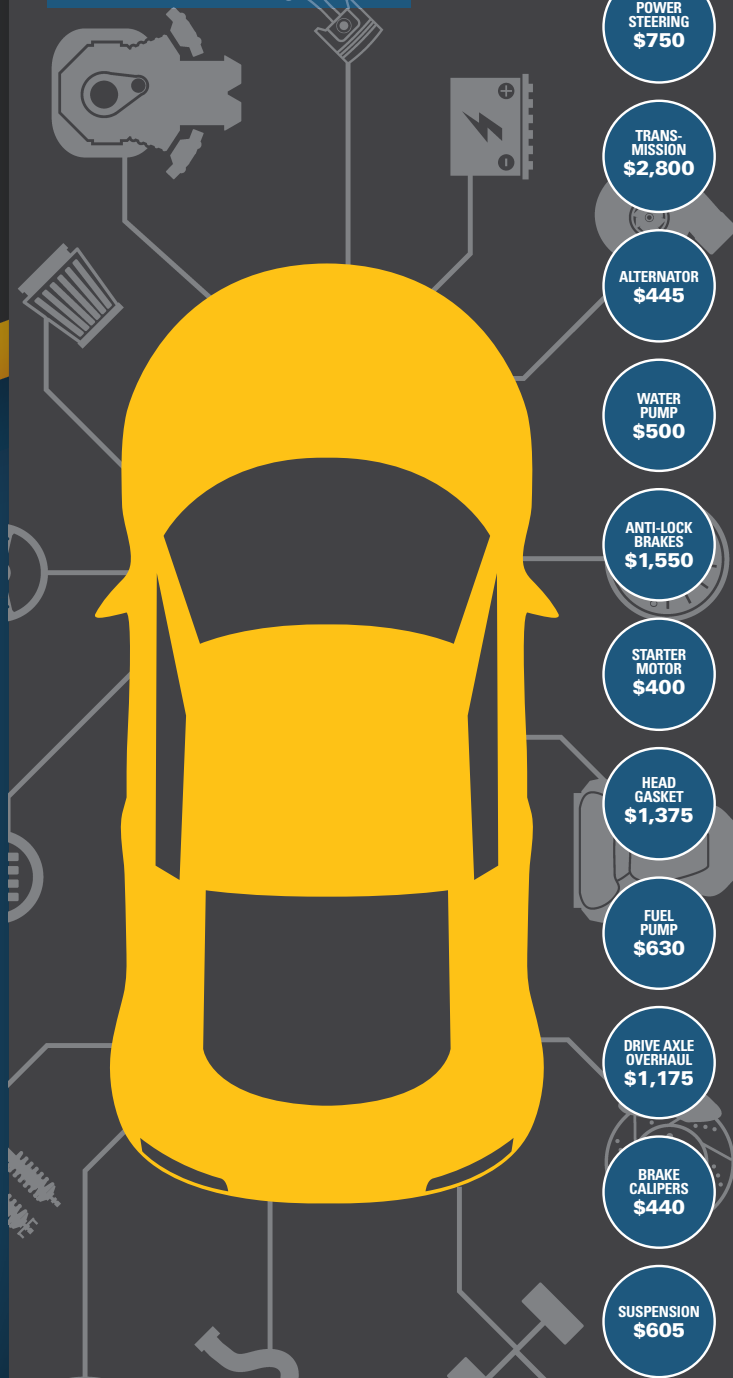

THE COST OF UNEXPECTED REPAIRS

ENGINE OVERHAUL $3,900

AIR CONDITIONING $1,030

POWER STEERING $750

TRANS-MISSION $2,800

ALTERNATOR $445

WATER PUMP $500

ANTI-LOCK BRAKES $1,550

STARTER MOTOR $400

HEAD GASKET $1,375

FUEL PUMP $630

DRIVE AXLE OVERHAUL $1,175

BRAKE CALIPERS $440

SUSPENSION $605

No Worries. Just **DRIVE**™ PACKAGE

GWC offers drivers like you a “No Worries, Just Drive” experience by giving you the confidence, freedom and reliability you need when making your vehicle purchase. Add the new No Worries, Just Drive Package to your coverage to take the No Worries experience to a new level.

THIS OPTIONAL PACKAGE INCLUDES:

- $0 deductible
- $0 transfer fee
- $25 maintenance reimbursement
- $25 gas card
- Upgraded rental car reimbursement
- Enhanced travel and lodging reimbursement
- Advanced roadside assistance
- Windshield repair
- 12 month subscription to identity monitoring service from IdentityForce*

SEE CONTRACT APPLICATION FOR DETAILS ON COVERAGE, RESTRICTIONS AND EXCLUSIONS.

Now more than ever, when you purchase a Vehicle Protection Plan from GWC it's “No Worries, Just Drive”.

*Monitoring service may not uncover all suspicious activity. No one can prevent all identity theft. Instant alerts require subscribers current mobile phone number or email address. Recovery service requires subscriber sign a limited power of attorney. See IdentityForce.com for details.

FREQUENTLY ASKED QUESTIONS

Q: IS THE PLAN TRANSFERABLE IF I DECIDE TO SELL MY VEHICLE BEFORE THE COVERAGE ENDS?

A: Yes, unlike many other plans you can transfer your coverage to the next owner. This may help you get a higher resale value because the next owner will know they are protected from unexpected high repair costs.

Q: WHEN DOES MY COVERAGE START?

A: For used vehicles, coverage begins Day One, Mile One, meaning you are fully protected against covered repair costs the day you purchase your vehicle. For new vehicles, coverage begins on the contract sale date. With the warranty remaining option, the contract begins upon expiration of the manufacturer's basic factory warranty.

Q: WHERE CAN I TAKE MY VEHICLE FOR REPAIRS?

A: Repairs can be made at any licensed and reputable service facility. We'll even help you locate a preferred provider if you have a breakdown while traveling.

Q: WHEN DO I HAVE TO PURCHASE THE PLAN?

A: For vehicles no longer covered under basic factory warranty, you must purchase the plan the same day you purchase the vehicle. For vehicles that still have factory coverage, you have until that warranty runs out. However it is always less expensive to buy a plan when you have fewer miles on the car.